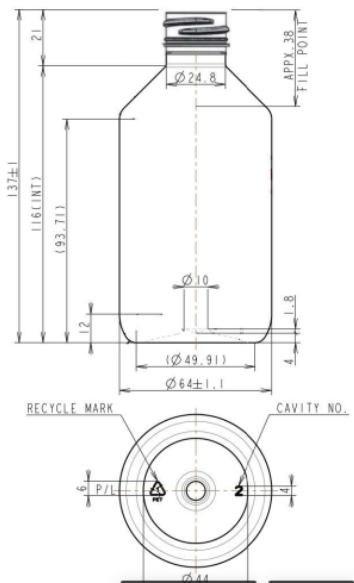

### General info

Item no. (SKU):	<b>LS1370919112</b>
Family / Range:	<b>Cosmo Veral</b>
Capacity:	<b>300ml</b>
Neck:	<b>28/410</b>
Weight:	<b>20</b>
Shape:	<b>Round</b>
Material:	<b>PET</b>
Colour:	<b>All Colours Available</b>
Print Areas:	<b>N/A</b>
Country of Origin:	<b>Lithuania</b>

#### Packed in Boxes

Box Dimensions (mm):	<b>594 x 394 x 448</b>
Quantity per box (pcs):	<b>150</b>
Boxes per pallet (pcs):	<b>20</b>
Quantity per pallet (pcs):	<b>3000</b>
Net weight (kg):	<b>23</b>
Gross weight (kg):	<b>60</b>
Pallet height (mm):	<b>2400</b>

#### Packed in PE bags on trays (Full pallet)

Tray dimensions (mm):	<b>1200 x 800 x 50</b>
Quantity per tray (pcs):	<b>238</b>
Quantity per PE bag (pcs):	<b>119</b>
PE bags per tray (pcs):	<b>2</b>
Trays per pallet (pcs):	<b>16</b>
Quantity per pallet (pcs):	<b>3808</b>
Net weight (kg):	<b>76</b>
Gross weight (kg):	<b>92</b>
Pallet height (mm):	<b>2400</b>